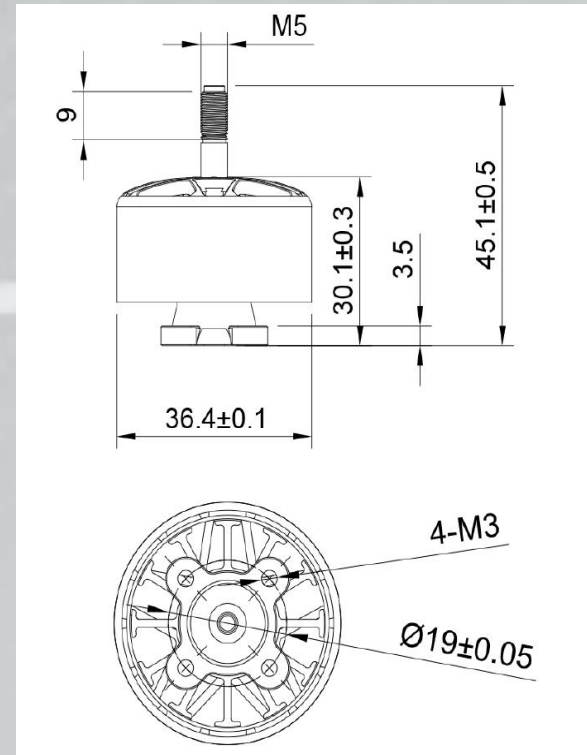

Taiwan Jets Manufacture Co. Ltd.
Non-Red Supply Chain Product Line

TJMC

VIPER BRUSHLESS MOTOR

Model	3115-900KV
DIMS / Weight	Ø36.4 × 30.1 mm ; 102.6 g
Operation Power	6–8S
Maximum tension	≈ 4.23 kgf (4,230 g)
Peak current / maximum power	67.4 A / ≤ 2,000 W
Shaft diameter / Installation	5.0 mm shaft; M3 × 4 mounting holes